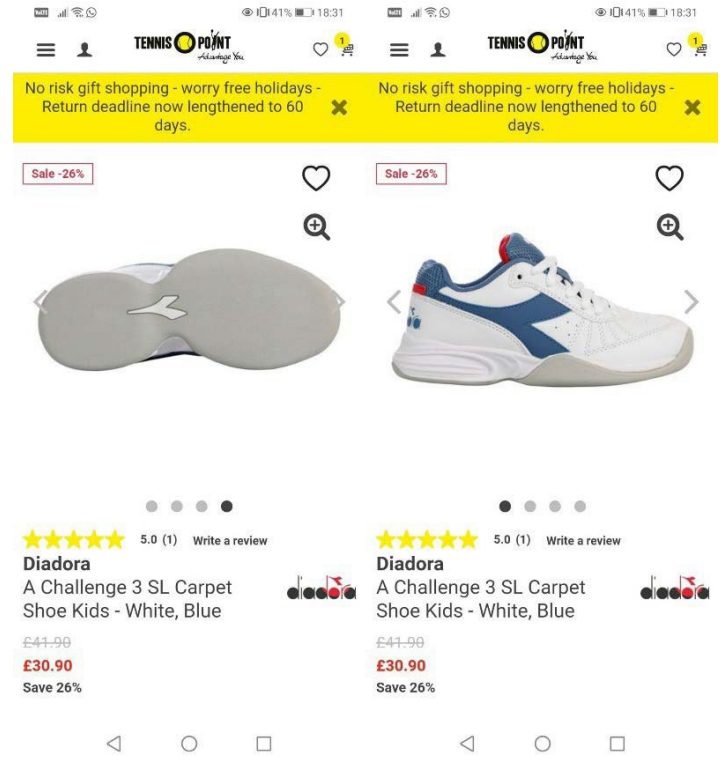

Approved by Technical Committee of HKLBA on 22 June, 2022

107

Brand: Ecco
Model: Simple W
Colour: Black, White, Light Grey

<https://hk.ecco.com/zh-hk/ladies/product-types/shoes/+simpil+w-208613-02379>

The black, white and grey version of this model is approved

Approved by Technical Committee of HKLBA on 10 April, 2022

106

Brand: Diadora

Model: Diadora A Challenge 3 SL Carpet Shoes Kids

Approved by Technical Committee of HKLBA on 13 December, 2021

105

Brand : NIKE

Model : AIR ZOOM VAPOR PRO CARPET SHOE

1. color - White
2. color – Black

Approved by Technical Committee of HKLBA on 3 December, 2021

104

Brand : Asics

Gel-Dedicate 7 Carpet Shoe

1. color - White / Blue
2. color - White / Black